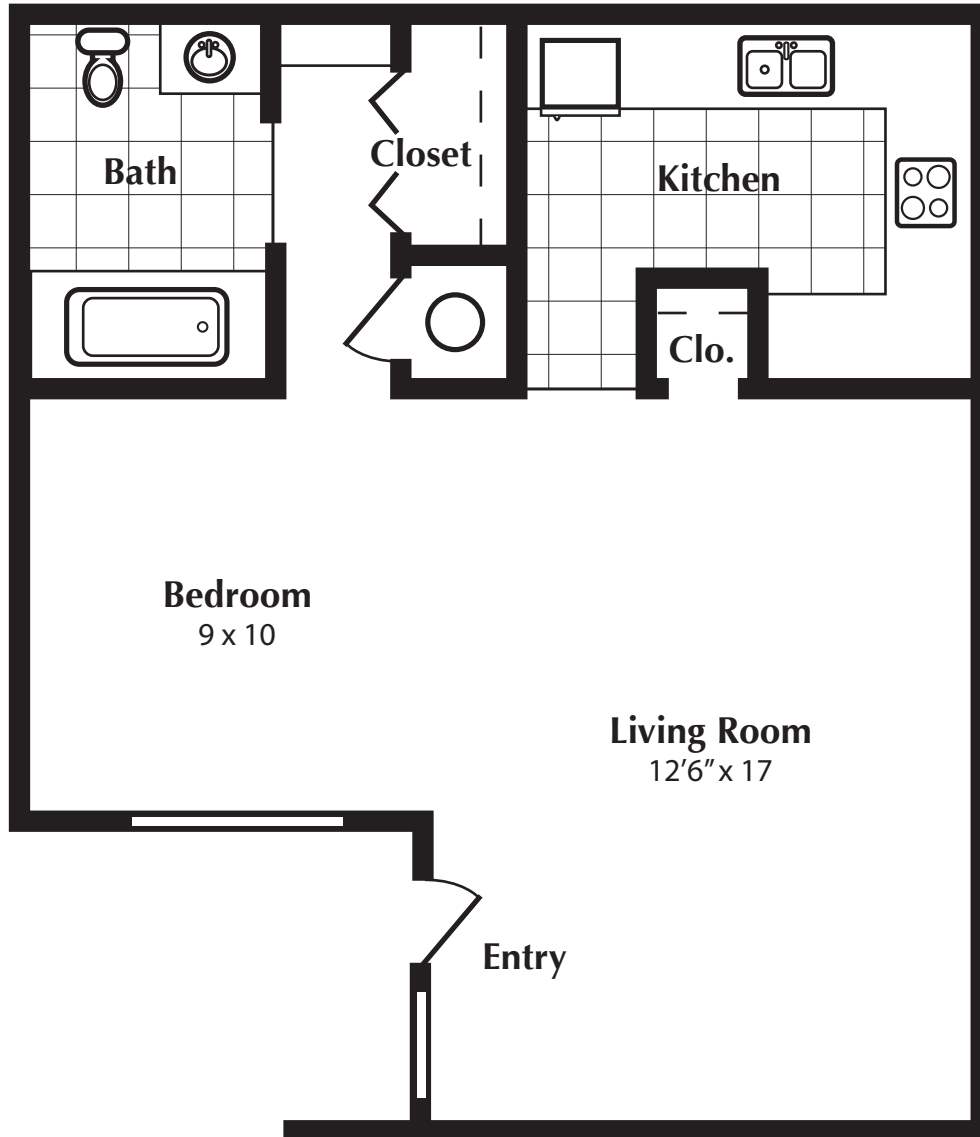

# RIVERBEND

Eff [501 Square Feet]

2121 East 83rd Street South Tulsa, Oklahoma 74137 (918) 299-96000 fax (918) 918-298-0891 riverbend@leinbach.com