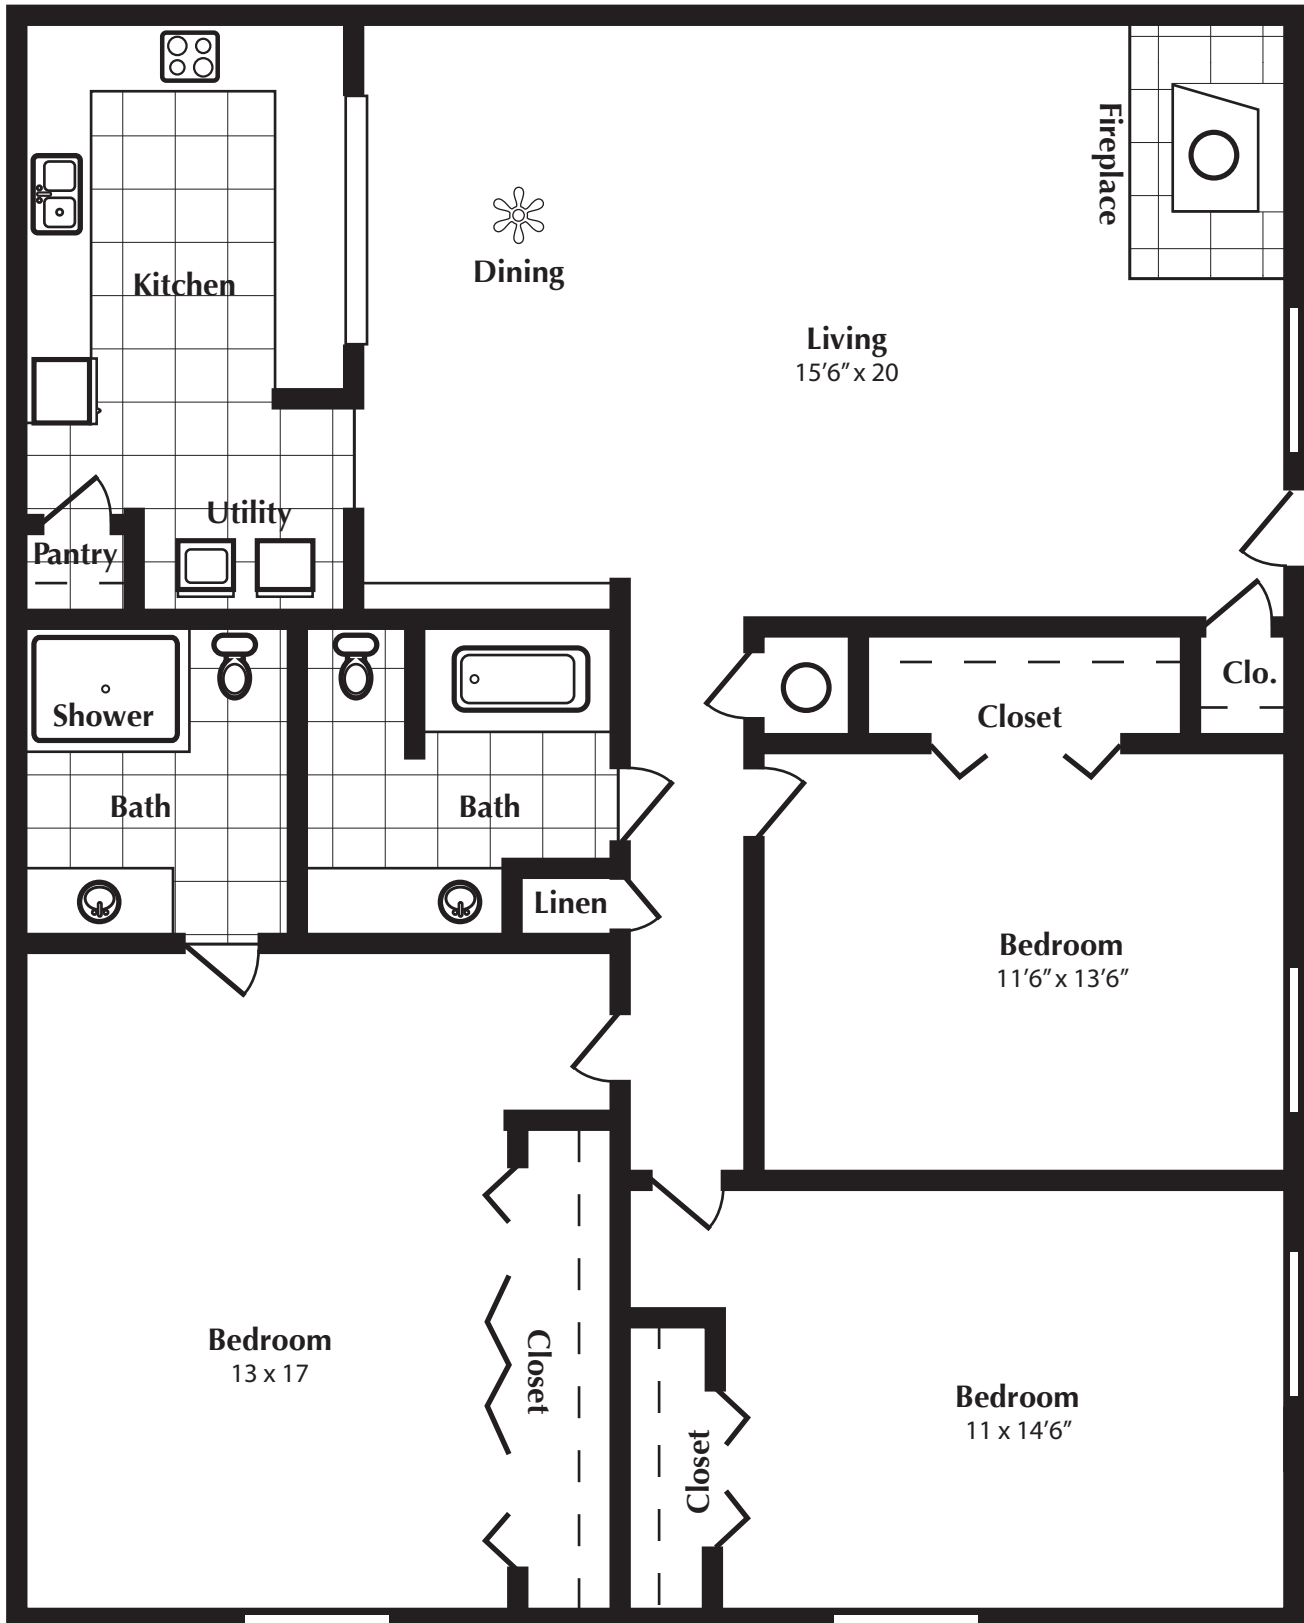

RIVERBEND

C-2 [1338 Square Feet]

2121 East 83rd Street South Tulsa, Oklahoma 74137 (918) 299-96000 fax (918) 918-298-0891 riverbend@leinbach.com