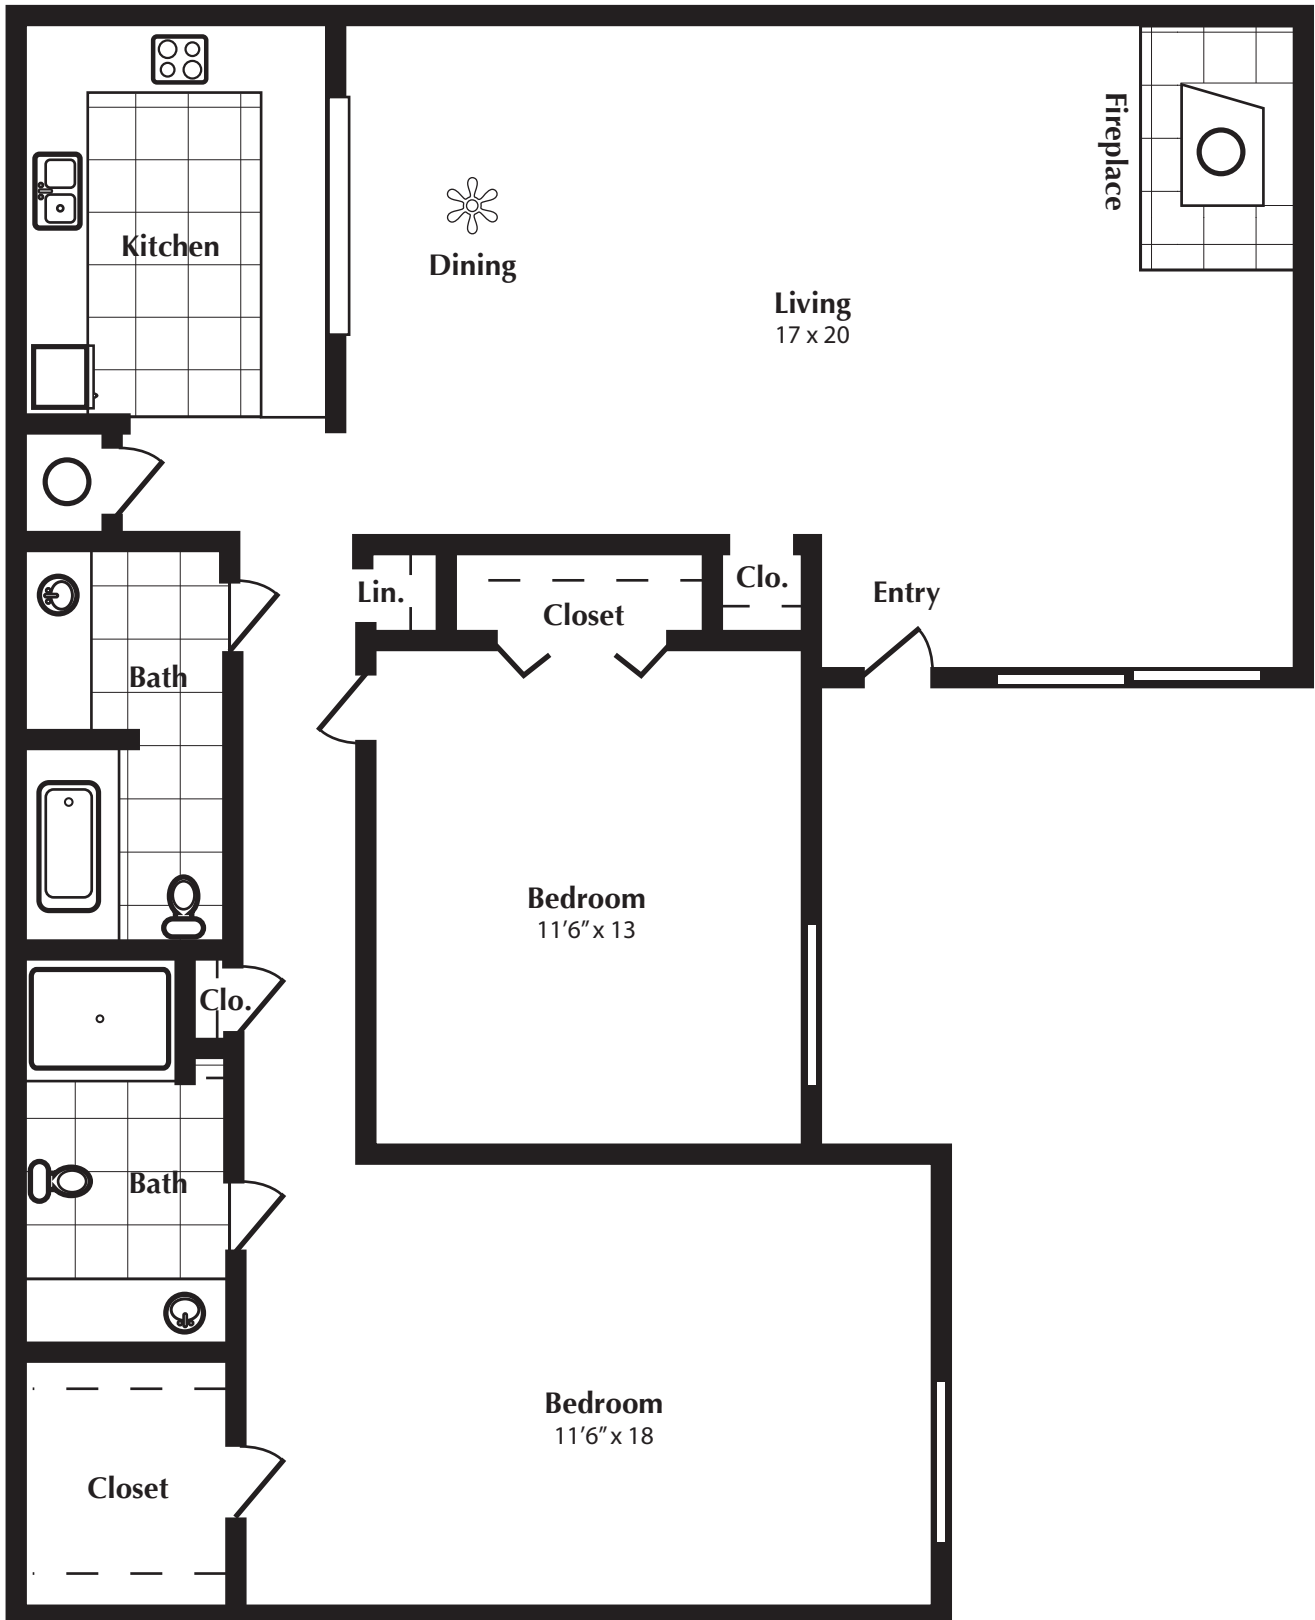

RIVERBEND

B-2 [1085 Square Feet]

2121 East 83rd Street South Tulsa, Oklahoma 74137 (918) 299-96000 fax (918) 918-298-0891 riverbend@leinbach.com