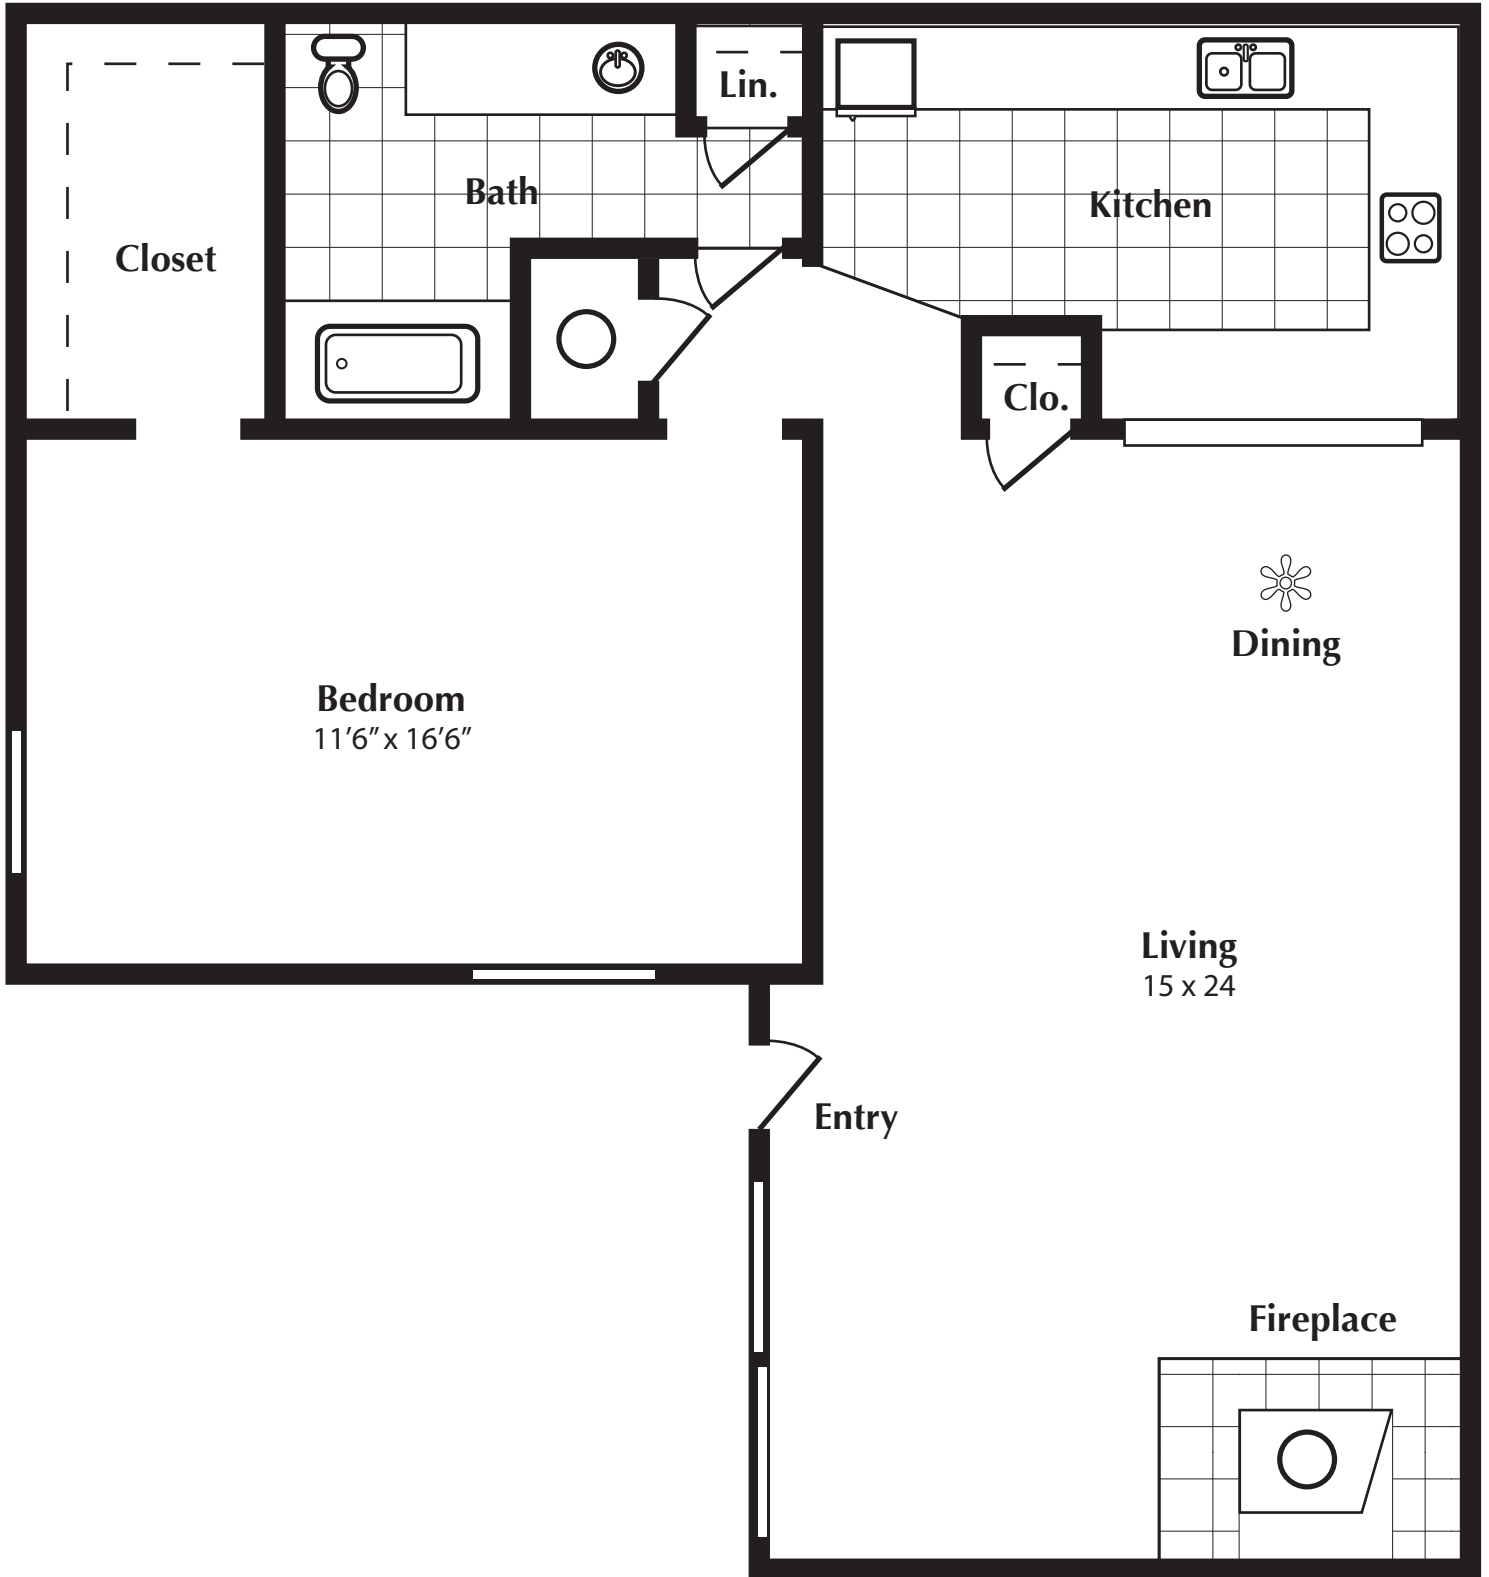

RIVERBEND

A-3 [817 Square Feet]

2121 East 83rd Street South Tulsa, Oklahoma 74137 (918) 299-96000 fax (918) 918-298-0891 riverbend@leinbach.com