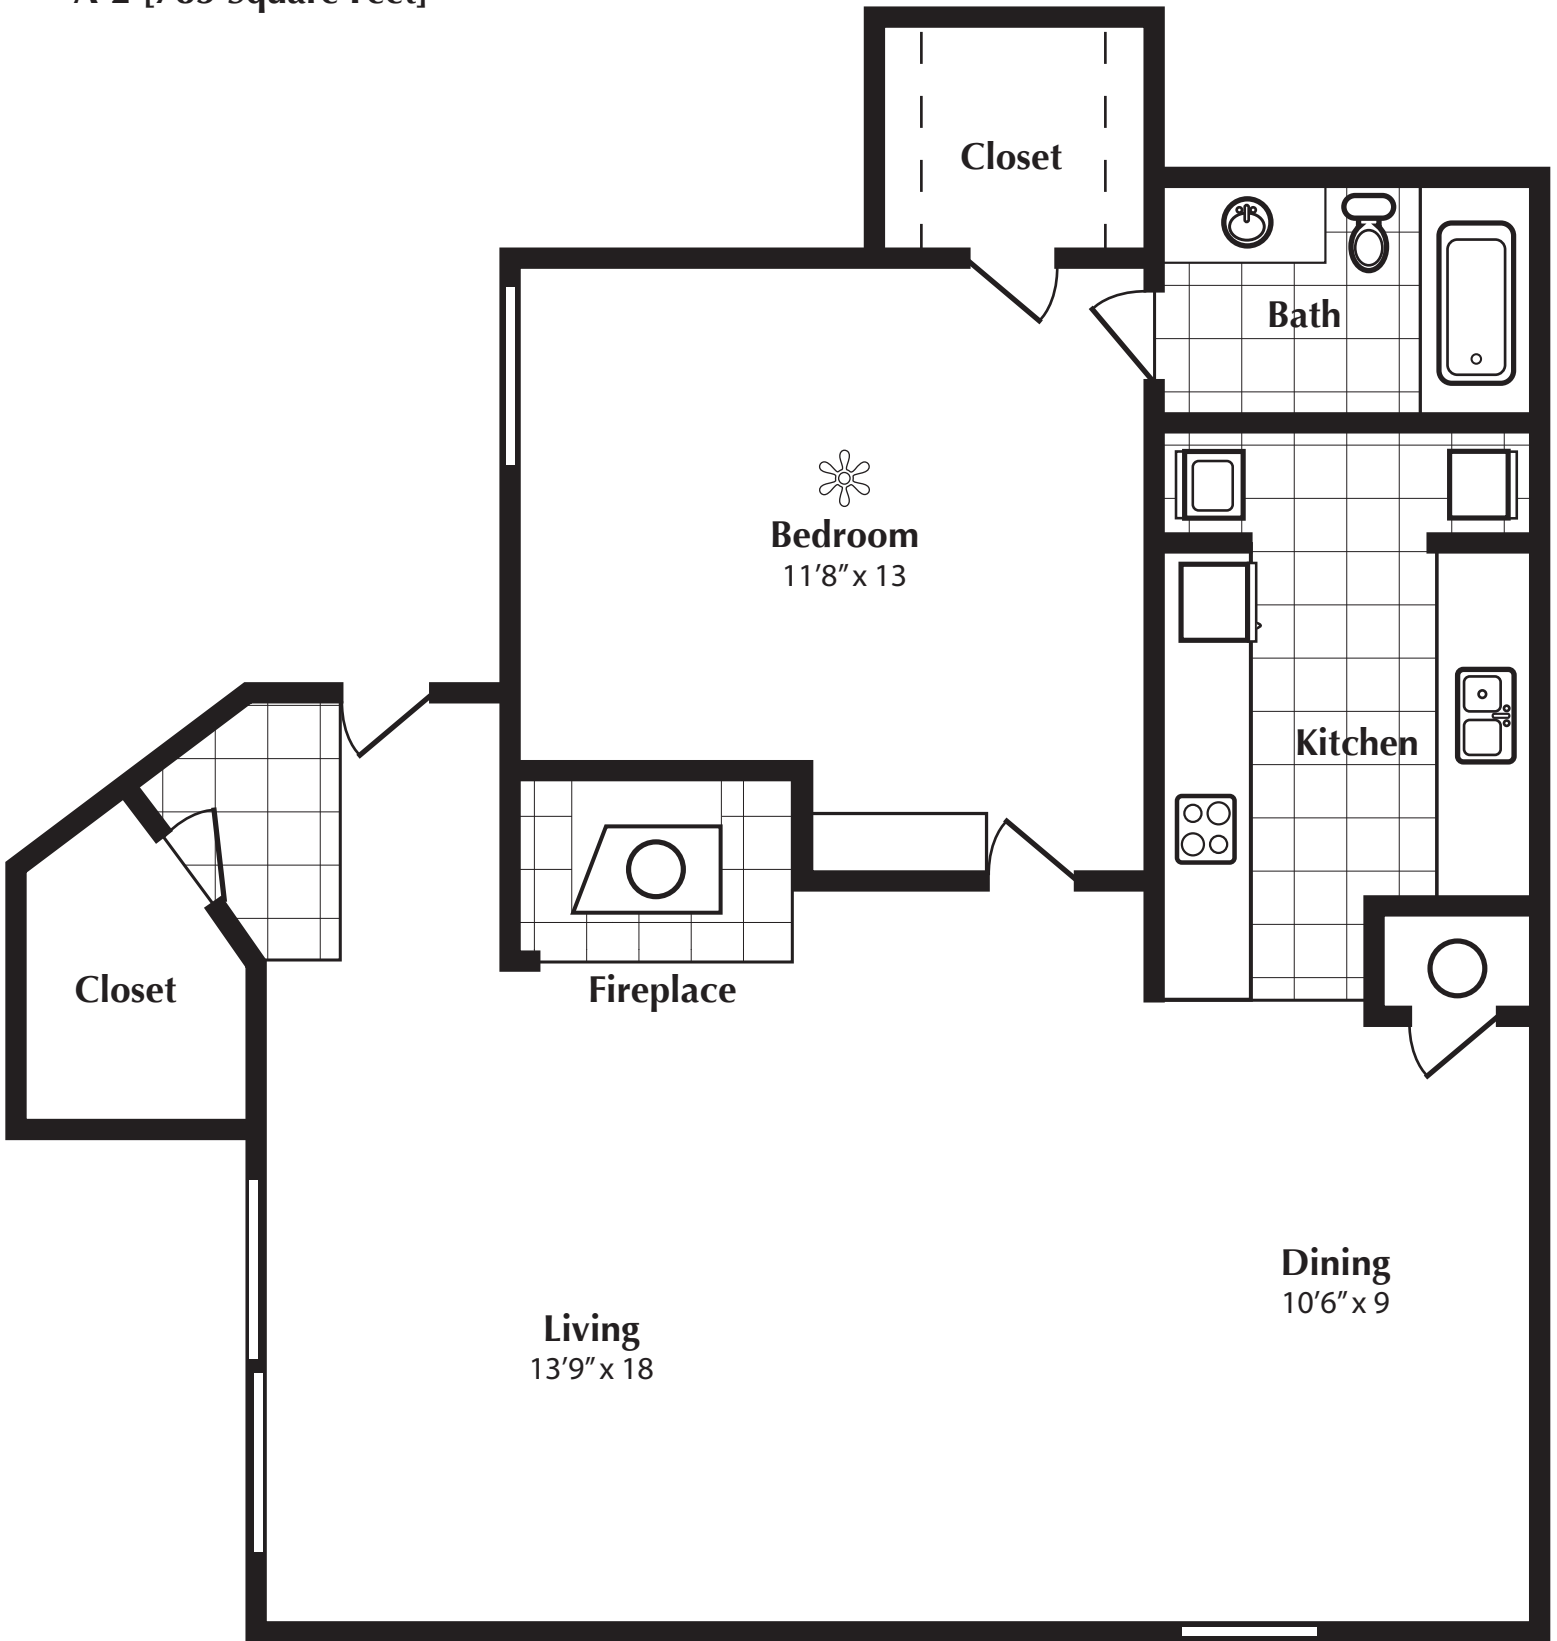

RIVERBEND

A-2 [785 Square Feet]

2121 East 83rd Street South Tulsa, Oklahoma 74137 (918) 299-96000 fax (918) 918-298-0891 riverbend@leinbach.com