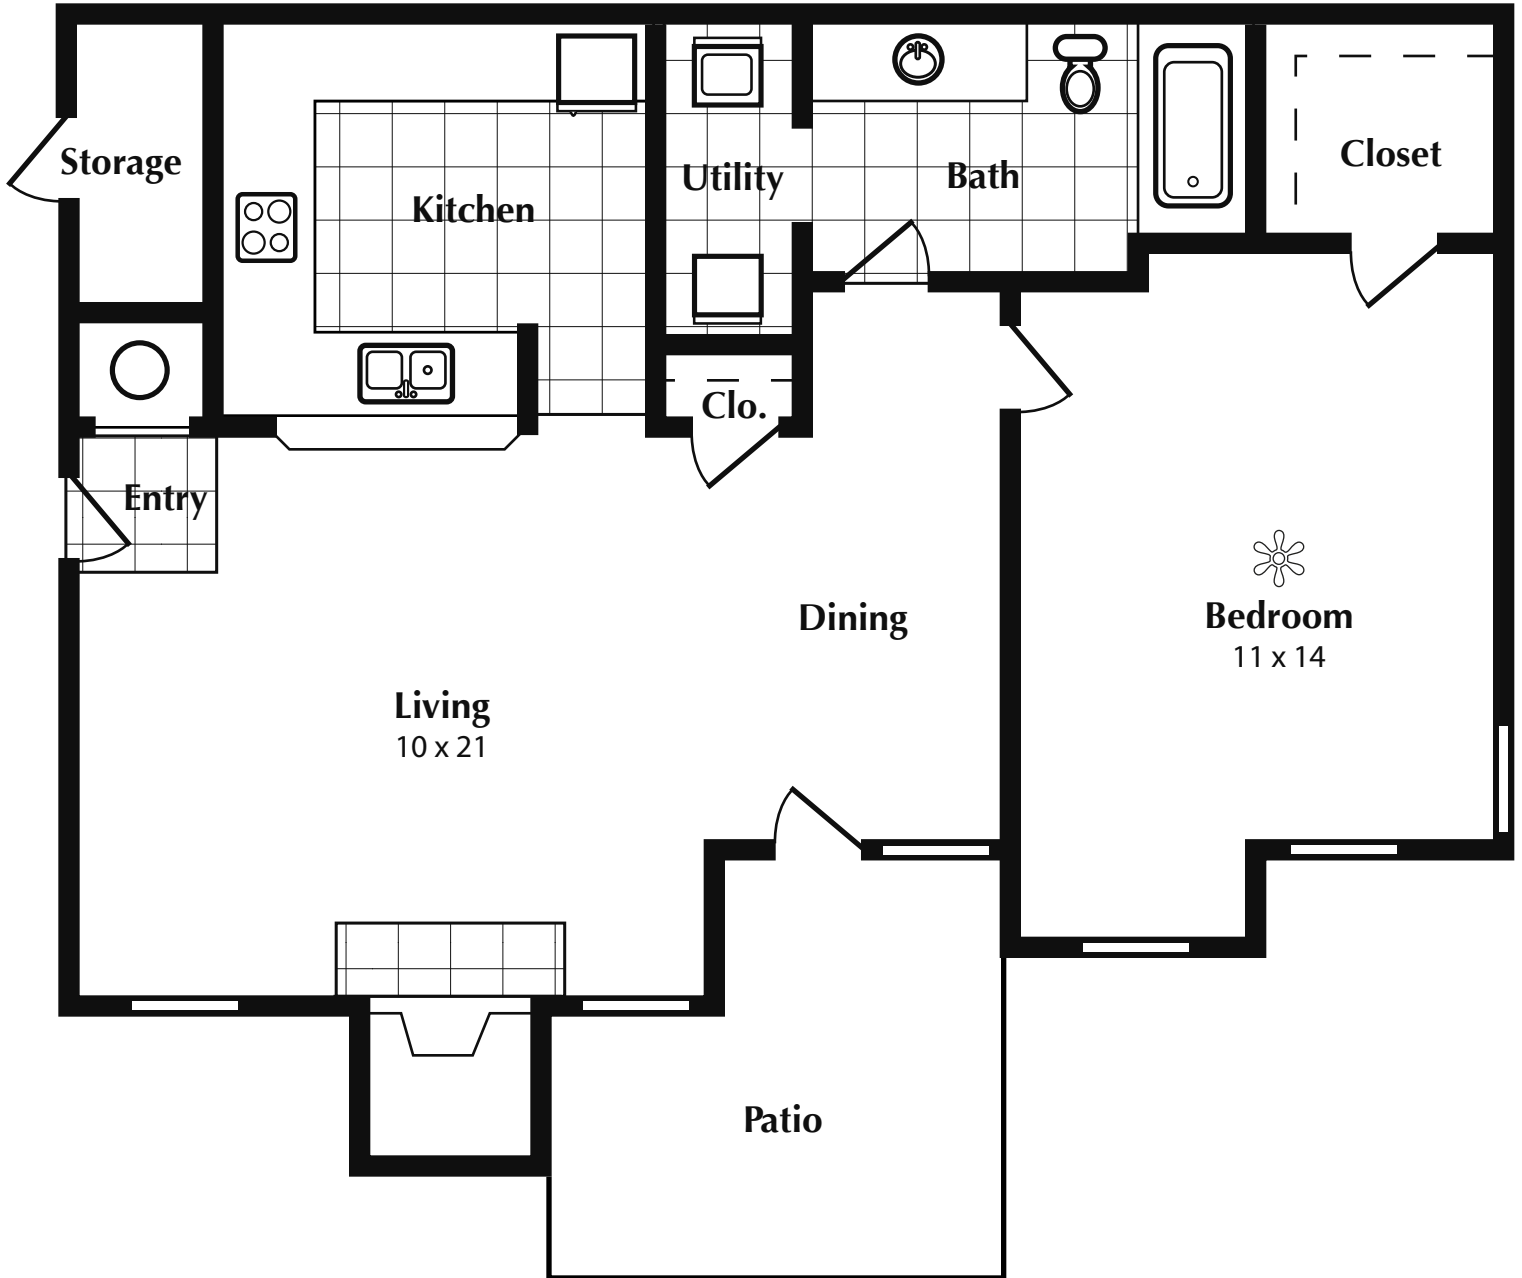

CROWN WOODS

A-2 [752 Square Feet]

9201 S. Riverside Parkway Tulsa, Oklahoma 74137 (918) 299-9900 fax (918) 299-6116 crownwoods@leinbach.com

LEINBACH
COMPANY