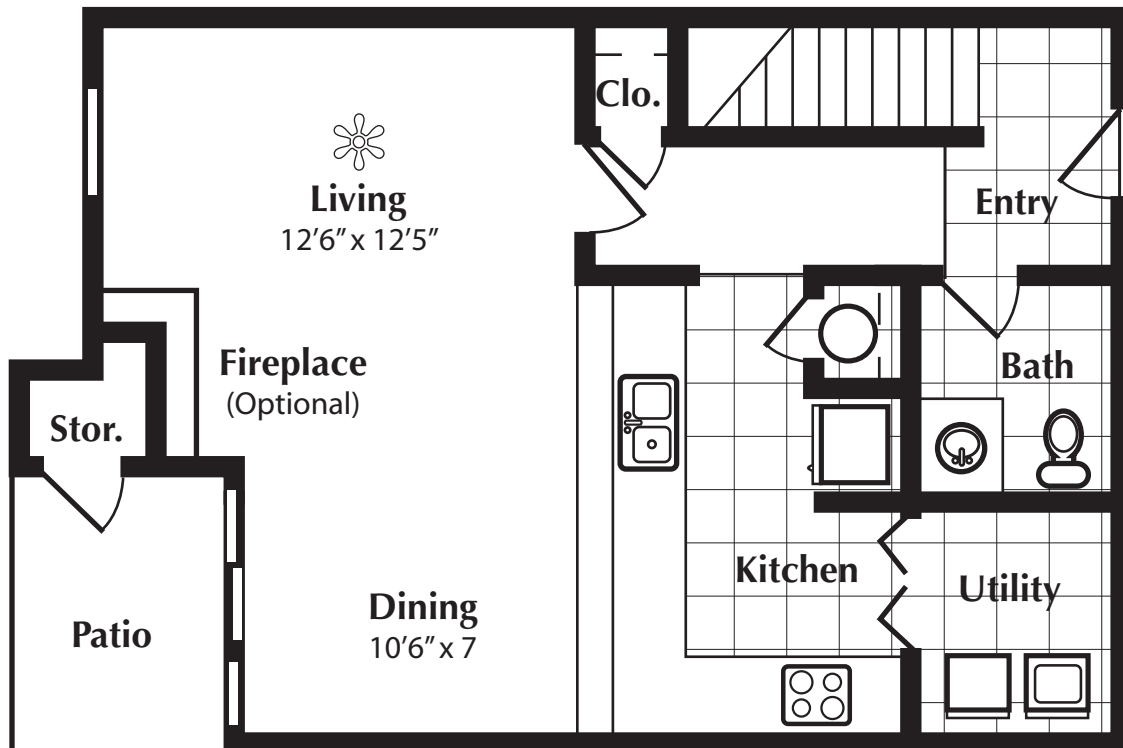

BRECKINRIDGE COURT

TH-1 [1080 Square Feet]

Upstairs

Downstairs

420 Redding Rd. Lexington, KY 40517 (859) 271-1655 fax (859) 273-6569 breckinridge@windstream.net