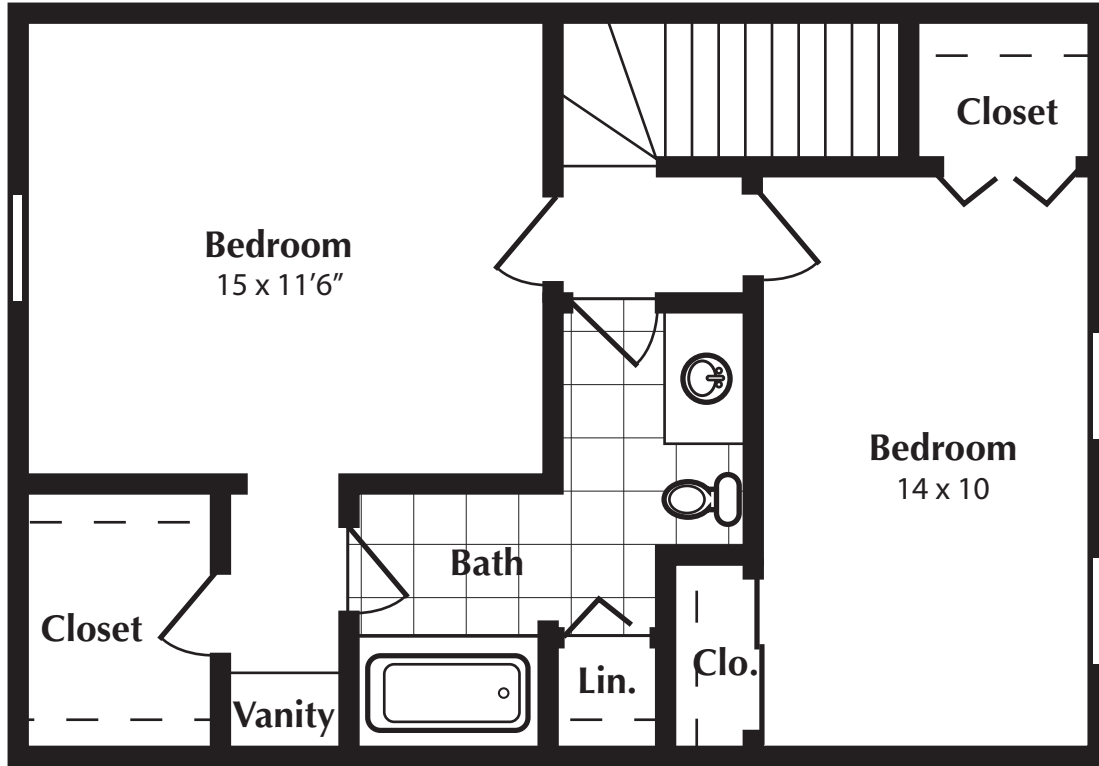

BRECKINRIDGE COURT

TH-1 [1080 Square Feet]

Upstairs

Downstairs

420 Redding Rd. Lexington, KY 40517 (859) 271-1655 fax (859) 273-6569 breckinridge@windstream.net