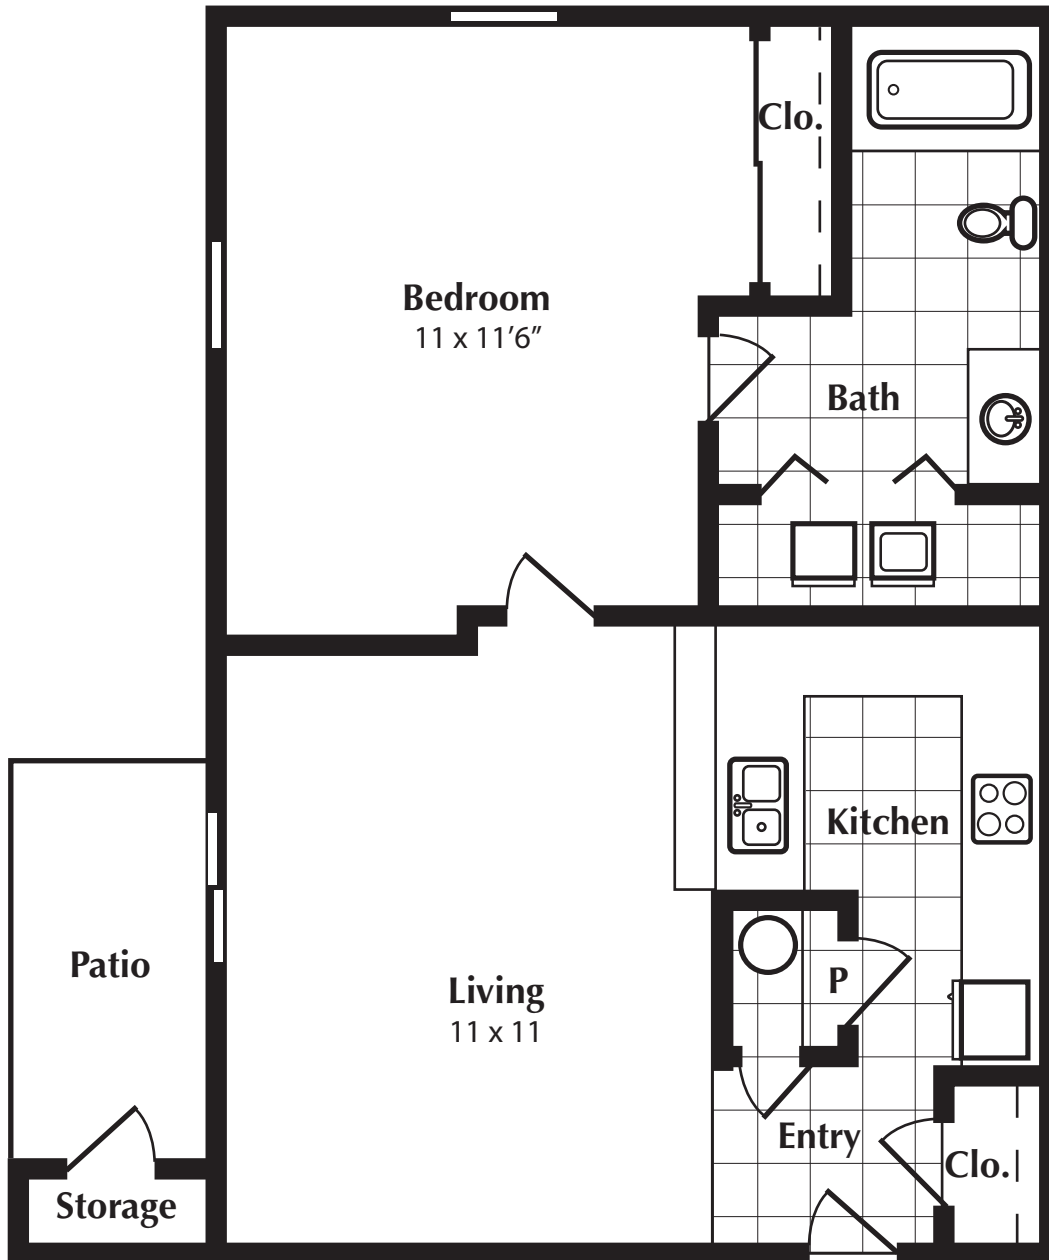

BRECKINRIDGE COURT

ST-2 [460 Square Feet]

420 Redding Rd. Lexington, KY 40517 (859) 271-1655 fax (859) 273-6569 breckinridge@windstream.net