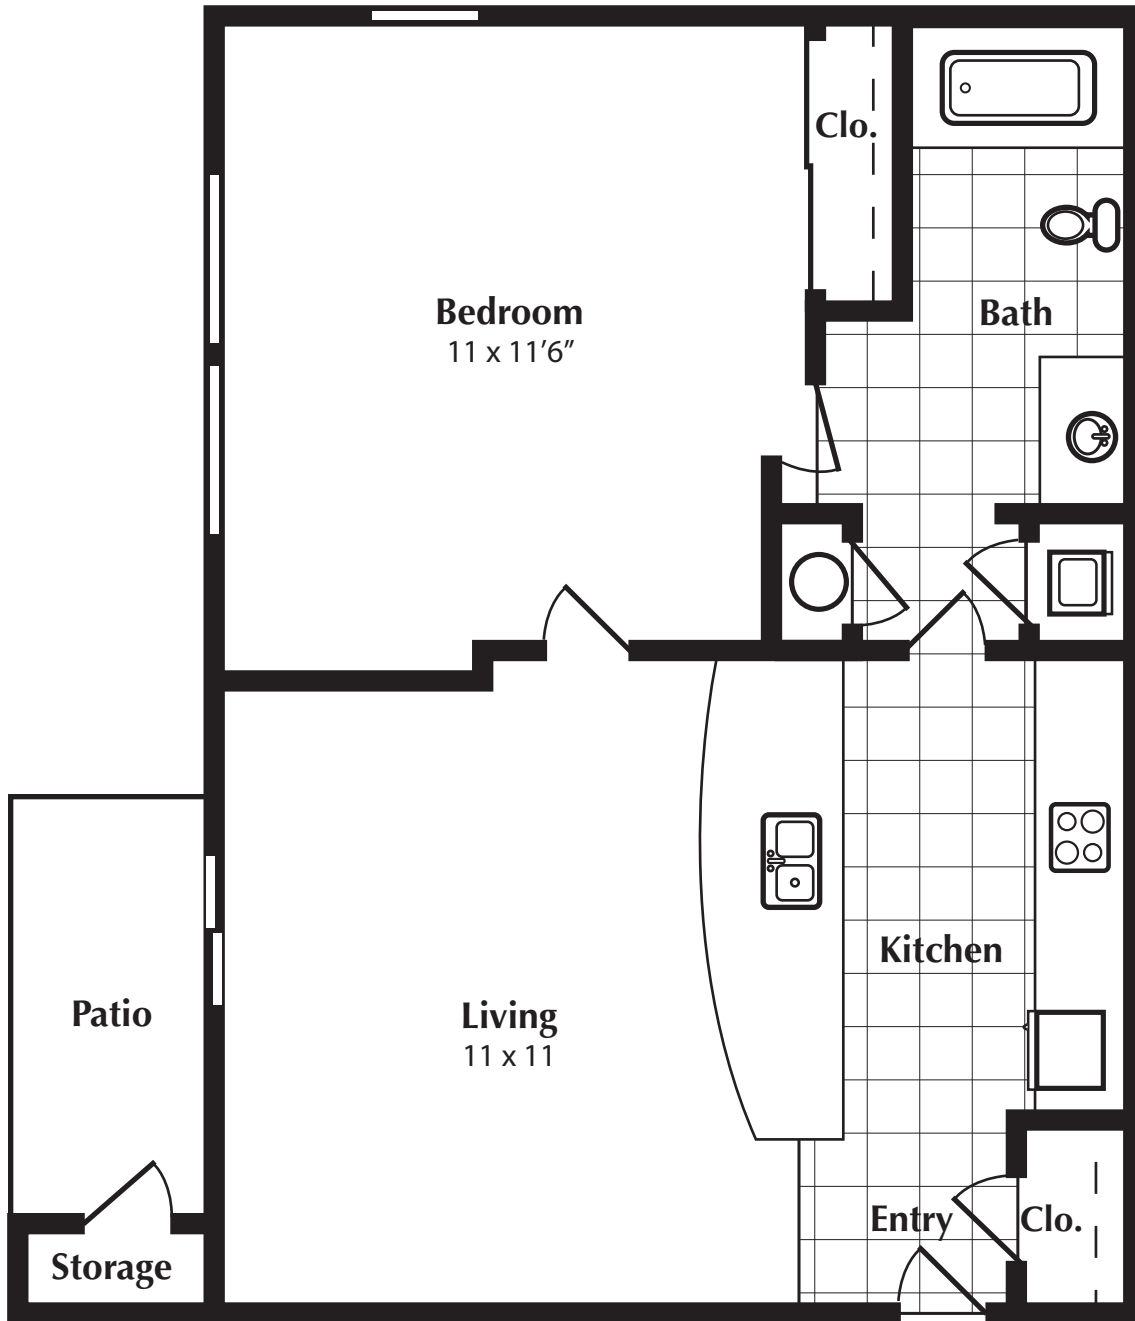

# BRECKINRIDGE COURT

ST-1 [460 Square Feet]

420 Redding Rd. Lexington, KY 40517 (859) 271-1655 fax (859) 273-6569 breckinridge@windstream.net

LEINBACH  
COMPANY