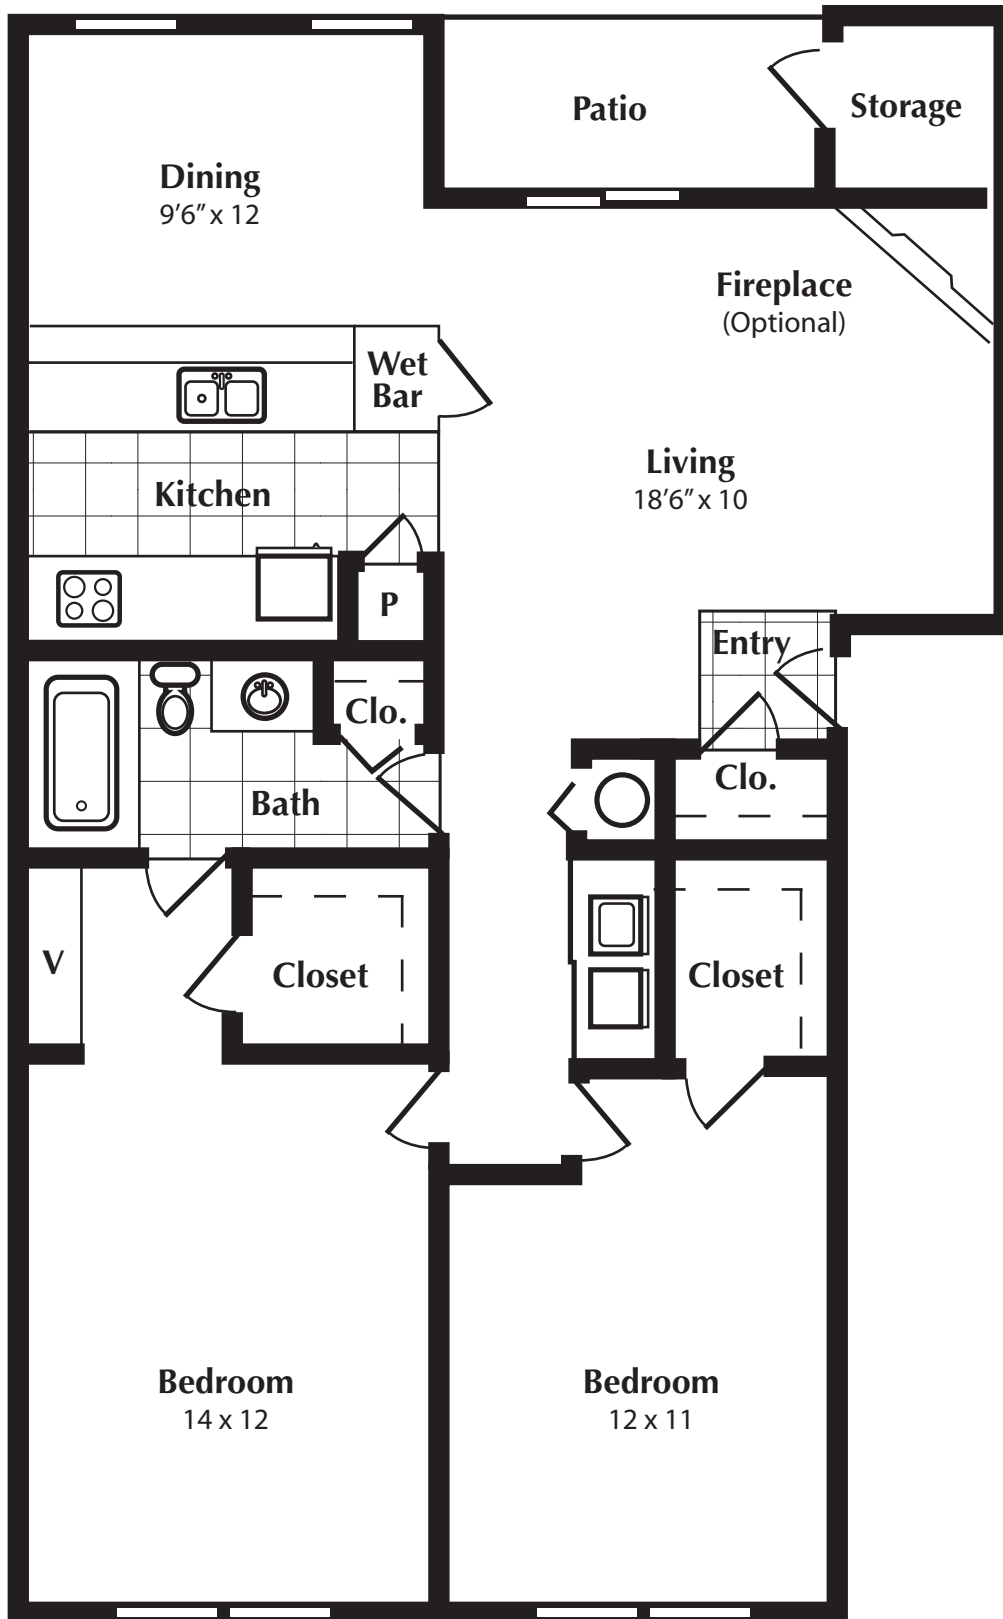

BRECKINRIDGE COURT

B-4 [966 Square Feet]

420 Redding Rd. Lexington, KY 40517 (859) 271-1655 fax (859) 273-6569 breckinridge@windstream.net