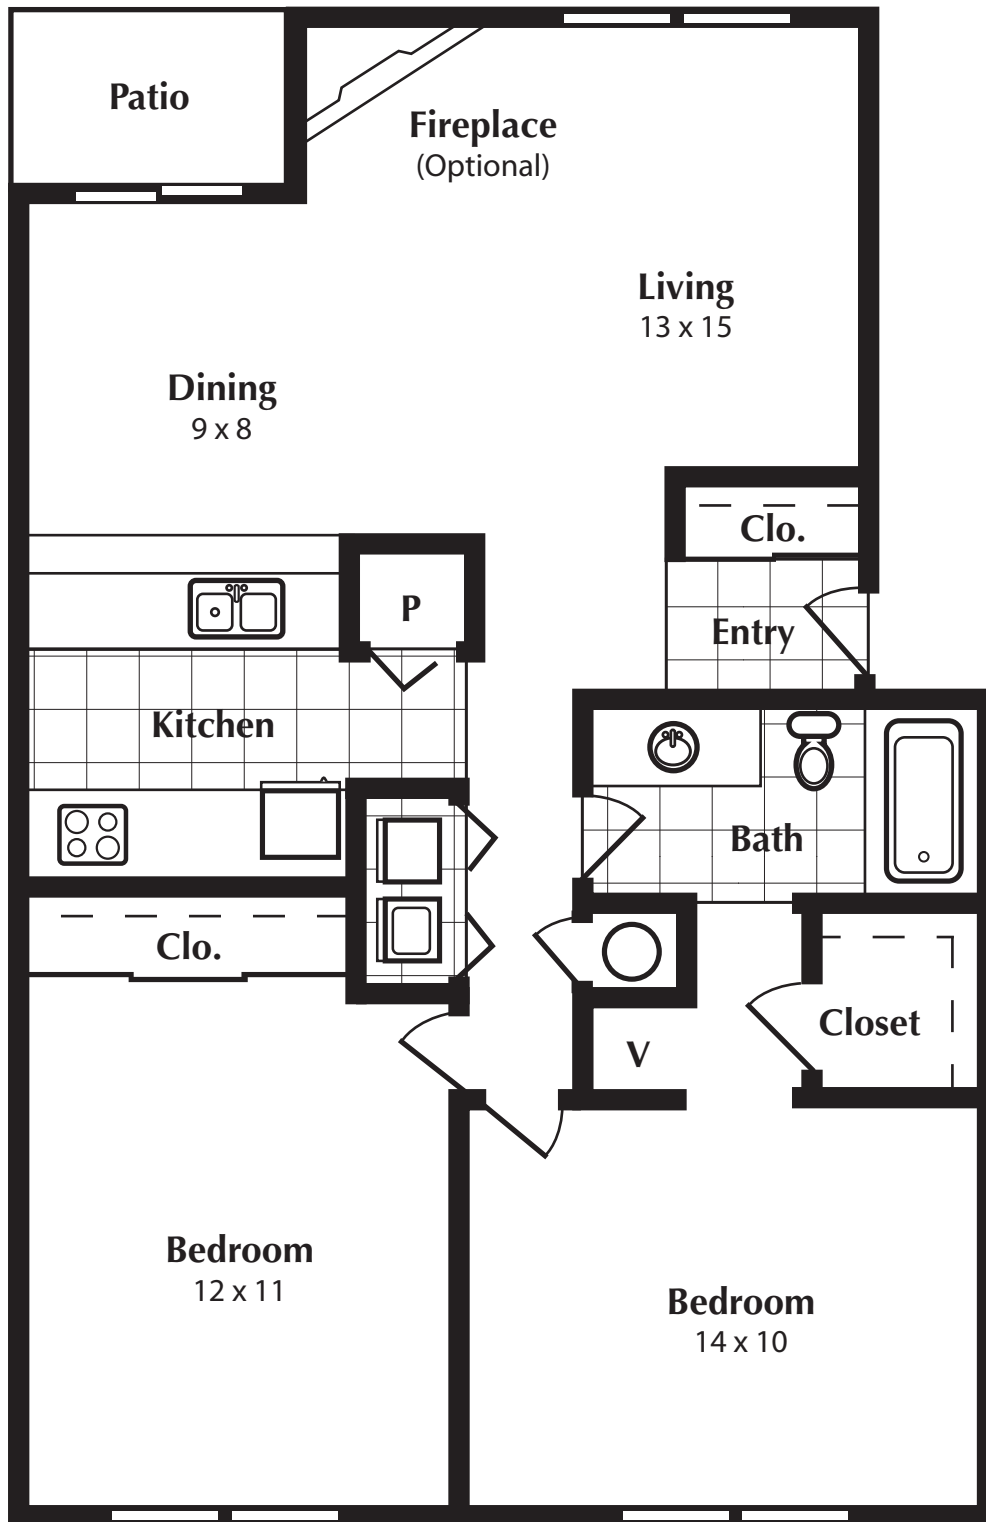

BRECKINRIDGE COURT

B-3 [913 Square Feet]

420 Redding Rd. Lexington, KY 40517 (859) 271-1655 fax (859) 273-6569 breckinridge@windstream.net