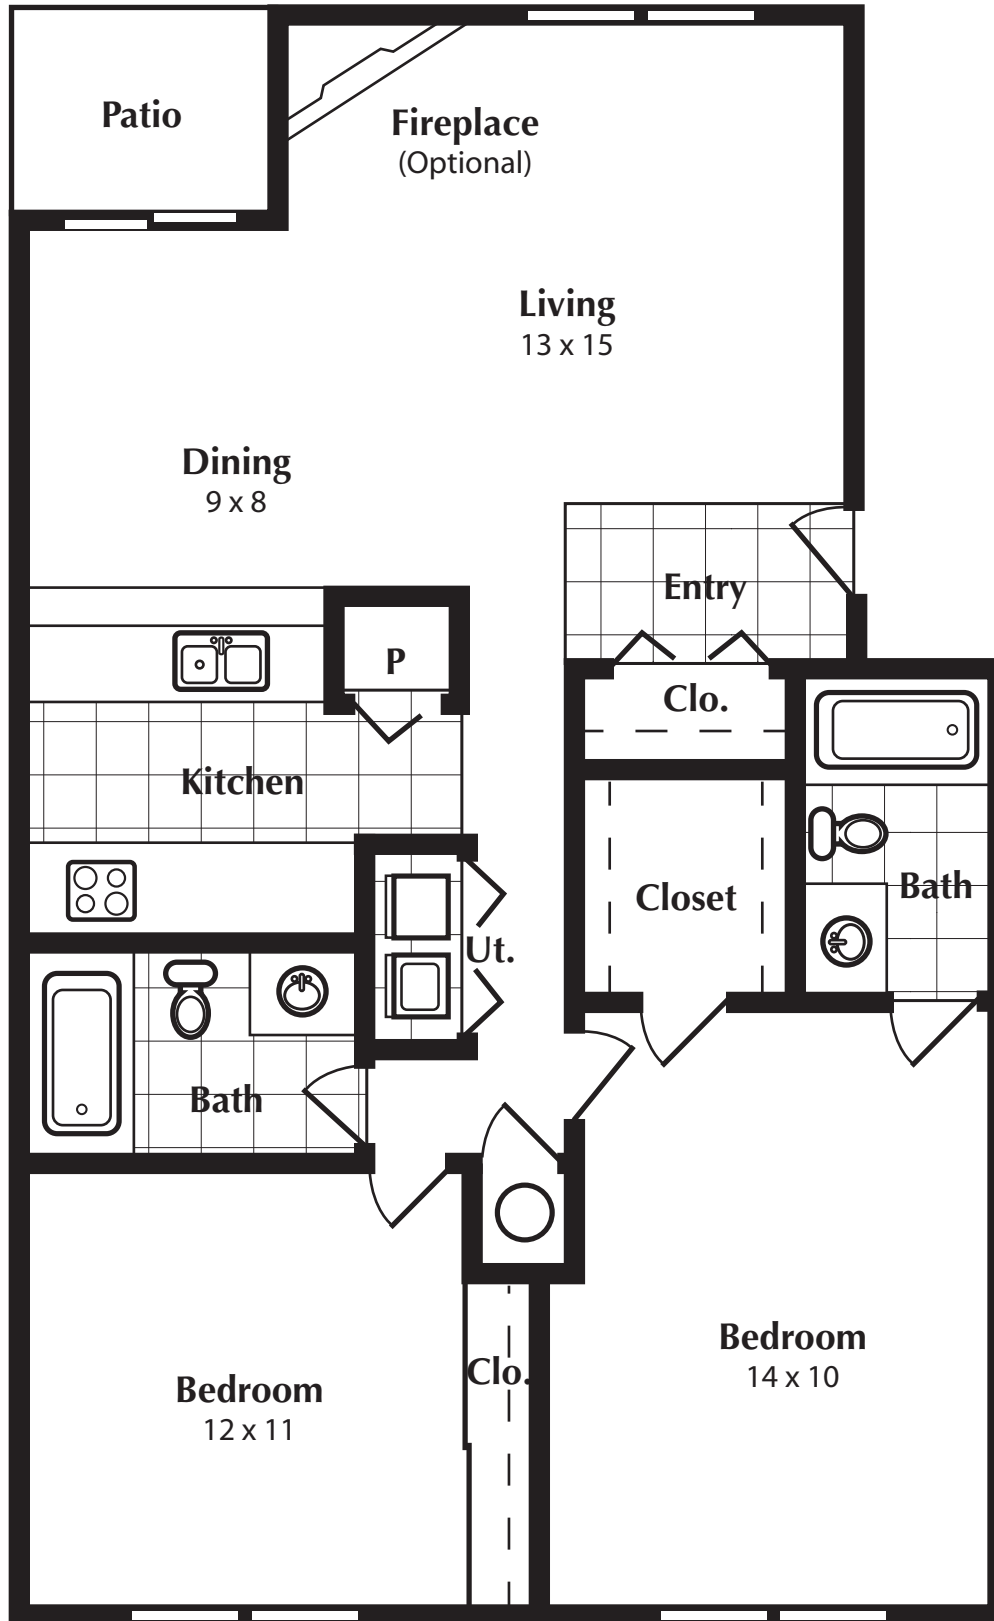

BRECKINRIDGE COURT

B-1 [858 Square Feet]

420 Redding Rd. Lexington, KY 40517 (859) 271-1655 fax (859) 273-6569 breckinridge@windstream.net