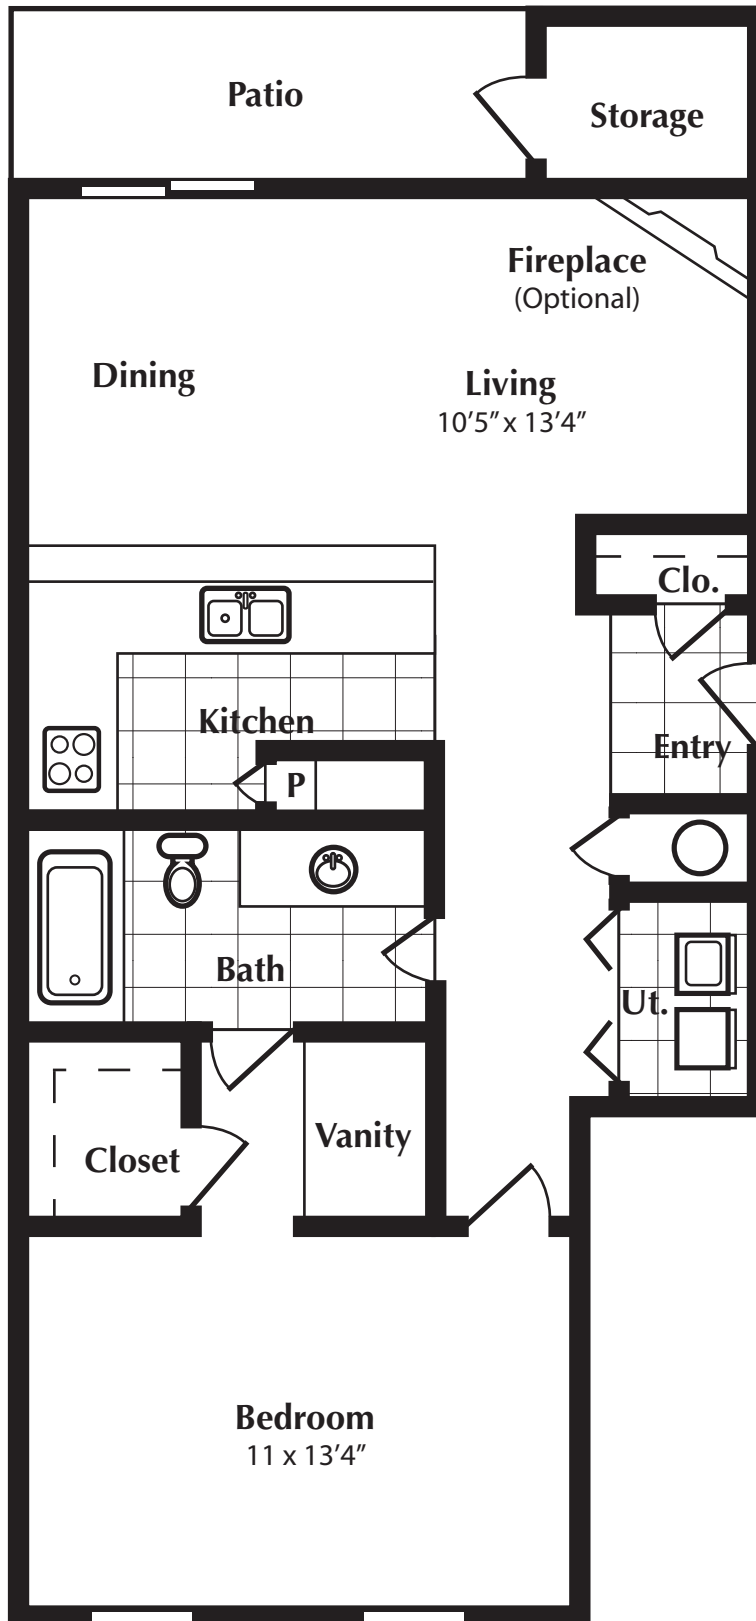

BRECKINRIDGE COURT

A-4 [748 Square Feet]

420 Redding Rd. Lexington, KY 40517 (859) 271-1655 fax (859) 273-6569 breckinridge@windstream.net