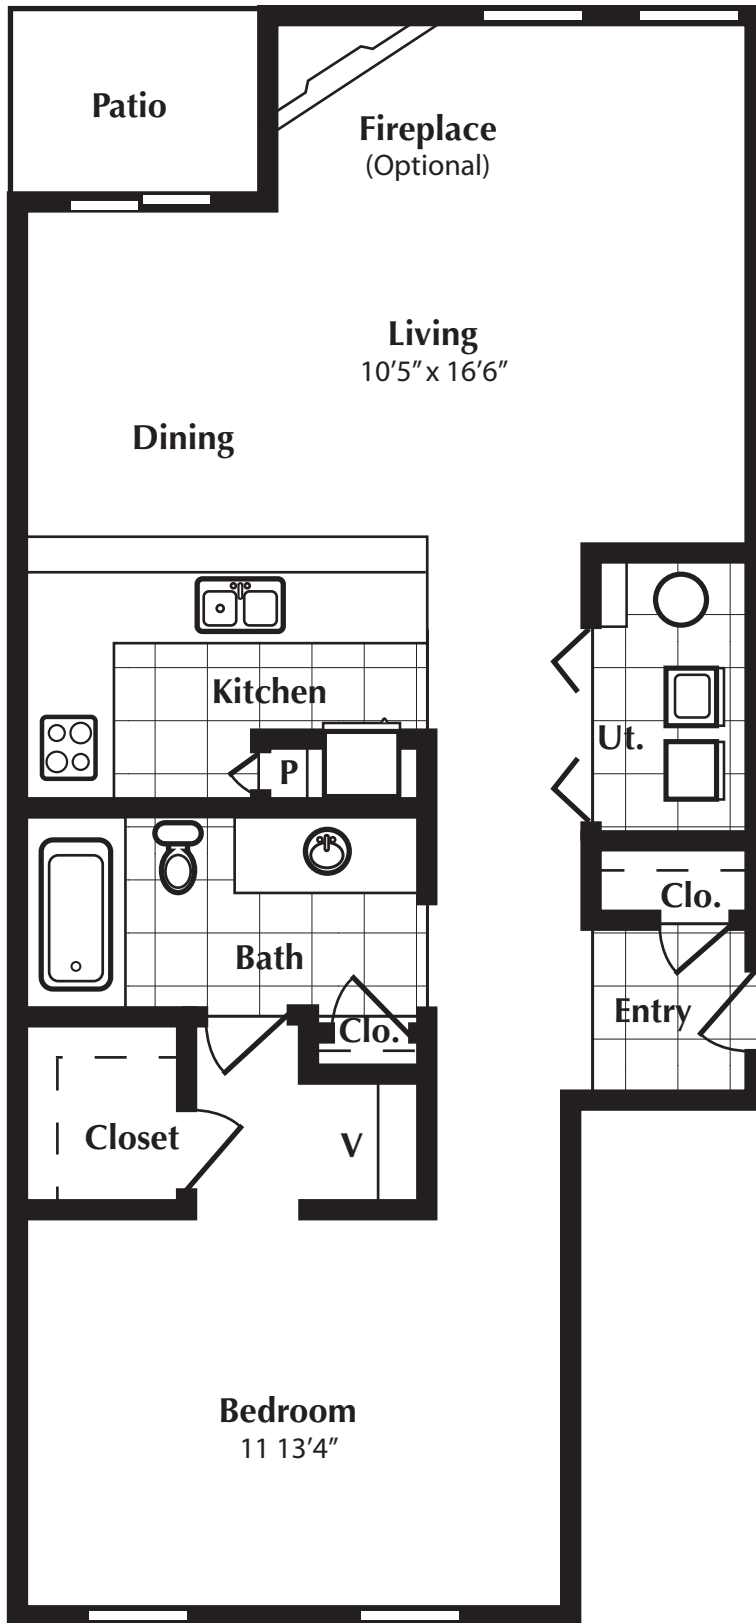

BRECKINRIDGE COURT

A-3 [708 Square Feet]

420 Redding Rd. Lexington, KY 40517 (859) 271-1655 fax (859) 273-6569 breckinridge@windstream.net